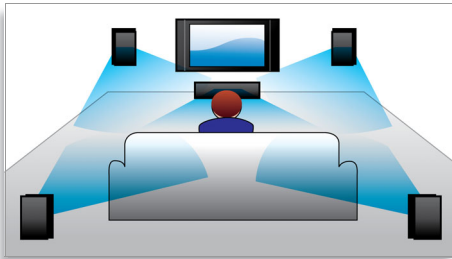

Dolby TrueHD and DTS-HD

Dolby TrueHD and DTS-HD Master Audio Essential deliver the finest sound from your Blu-ray Discs. Audio reproduced is virtually indistinguishable from the studio master, so

you hear what the creators intended for you to hear. Dolby TrueHD and DTS-HD Master Audio Essential complete your high definition entertainment experience.