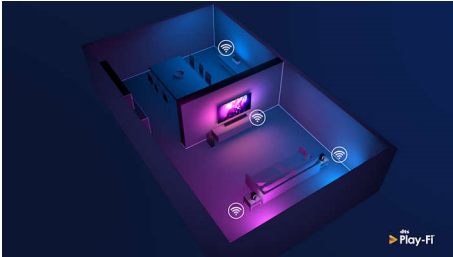

At home in your home

- Boost the sound of your smart assistant speakers
- Multi-room setup via Philips Sound or Play-Fi app
- Connects to your favorite voice assistant-enabled devices

PHILIPS

Wireless home speaker

Wi-Fi. Multi-room audio DTS Play-Fi compatible, Connects with voice assistants, Built-in LED

TAW6205/37

Highlights

Play-Fi. Multi-room and more

This wireless speaker is DTS Play-Fi compatible, so you can easily sync with other Play-Fi-compatible speakers for multi-room audio. If your soundbar supports Play-Fi Surround, you can even make this speaker part of a true surround-sound setup on movie night.

Rich sound. Pair for stereo

A woofer, two passive radiators, and a tweeter combine to give you rich sound with powerful bass and sparkling treble. Wi-Fi streaming gives you the highest-quality signal, and ensures the audio syncs perfectly between speakers, or rooms.