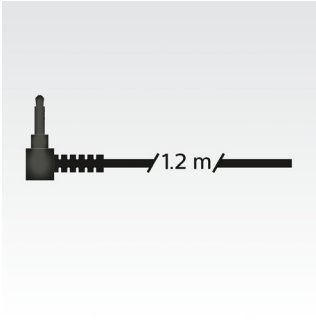

PHILIPS

Headphones

40-mm drivers/closed-back DJ monitor style, Breathable ear cushions, Compact folding

SHL3260BK/27

Highlights

1.2-m long cable

1.2-m long cable is ideal for outdoor use

2000 mW high power handling

Connectivity

- Cable length: 1.2 m
- Cable Connection: single-sided cable
- Connector: 3.5 mm

Issue date 2015-10-08

Version: 2.5.5

12 NC: 8670 001 17586
UPC: 6 09585 24572 3

© 2015 Koninklijke Philips N.V.
All Rights reserved.