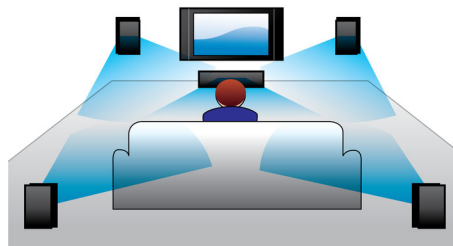

DTS, DolbyDigital, ProLogic II

A built-in DTS and Dolby Digital decoder eliminates the need for an external decoder by processing all six channels of audio information to provide a surround sound experience and an astoundingly natural sense of ambience and

dynamic realism. Dolby Pro Logic II provides five channels of surround processing from any stereo source.

Plays it all

Play virtually any disc and any media devices you want - whether they be DVDs, VCDs, CDs or USB devices. Experience the unbeatable convenience of great playability, and the luxury of sharing media files on your TV or home theater system.