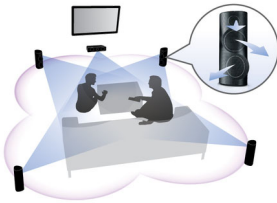

Designed to enhance your living space

- Sleek high gloss finishing with unique touch controls

Connect and enjoy all your entertainment

- Plays DVD, VCD, CD and USB devices
- Wireless rear audio ready for fewer wires across your room

PHILIPS

Highlights

3D Angled speakers

3D Angled Speakers feature angled drivers to deliver sound not only towards the front but also to the sides, creating a wider sweet spot so you can enjoy more immersive and cinematic surround sound.

dynamic realism. Dolby Pro Logic II provides five channels of surround processing from any stereo source.

Plays it all

Play virtually any disc and any media devices you want - whether they be DVDs, VCDs, CDs or USB devices. Experience the unbeatable convenience of great playability, and the luxury of sharing media files on your TV or home theater system.