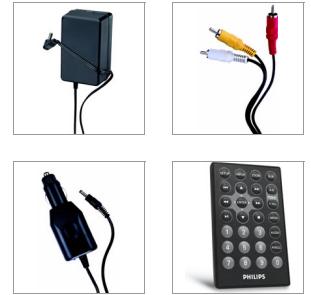

Philips
Portable DVD Player

PET702P

Entertainment that travels with you

Sit back, relax and watch movies on the go on the 7" TFT LCD display of the Philips PET702. Enjoy your favorite DVD movies, MP3-CD and CD music, or admire your JPEG photos anytime, anyplace.

Immerse in AV entertainment on the go

- Play DVD, DVD+/-R, DVD+/-RW and (S)VCD
- Plays MP3-CD, CD and CD-RW music
- Share JPEG image files with Picture CD

For your viewing comfort

- 17.8 cm (7") TFT color LCD display for high quality viewing
- Enjoy movies in 16:9 widescreen format
- Built-in quality stereo speakers

For ultimate convenience

- Up to 2-hours playback with rechargeable battery*
- Car adaptor and handy remote control included
- Few buttons for simple and easy control

PHILIPS

Specifications

Picture/Display

- Display screen type: LCD TFT
- LCD panel type: Anti-glare polarizer
- Diagonal screen size (inch): 7 inch
- Resolution: 480(w)x234(H)x3(RGB)
- Brightness: 200 cd/m²
- Contrast ratio (typical): 250:1
- Effective viewing area: 154.1x86.6mm
- Pixel pitch: 0.107(w)x0.370(H)mm
- Response time (typical): 30 ms