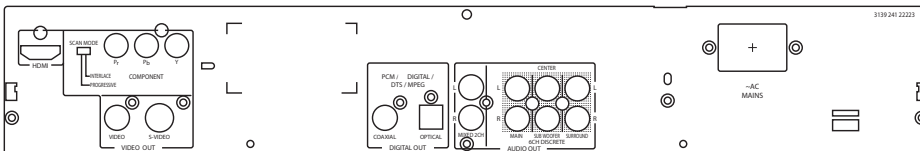

- CD Playback Enhancements: Next/Previous Track, Repeat, Resume Play
- Compression format: Dolby Digital, DTS, MP3, MPEG2 Multichannel, PCM
- Playback Media: CD-R, CD-RW, MP3-CD, CD, MP3-DVD, SACD Multichannel, SACD Stereo

- Disc Playback Modes: A-B Repeat, Scan, CD Text display, Next/Previous Album Search, Next/Previous Track Search, Repeat one/album/all, Repeat Play, Resume Playback from stop, Shuffle album/all, Shuffle Play
- MP3 sample rates: 8, 11.025, 16, 22.050, 32, 44.1, 48 kHz

Still Picture Playback

- Playback Media: Picture CD
- Picture Compression Format: JPEG
- Slide show

Connectivity

- Other connections: Analog audio Left/Right out, Analog audio Multi-channel, Component Video out Progressive, Composite video (CVBS) out, Digital coaxial out, Digital optical out, HDMI out, S-Video out

Convenience

- Child Protection: Child Lock, Parental Control
- User convenience: Compass GUI, Menu Languages
- Display Type: LCD, On Screen (OSD)
- On-Screen Display languages: English, French, German, Italian, Norwegian, Portuguese, Spanish, Swedish
- Remote Control: Unified Remote Control

Accessories

- Included Accessories: Audio Cable, Batteries for remote control, Power cord, Safety & warranty booklet, Scart Cable

Dimensions

- Product dimensions (W x H x D): 435 x 79 x 315 mm
- Product weight: 5.3 kg

Power

- Power supply: 100-240VAC, 50/60Hz
- Standby power consumption: <1W

Issue date 2009-07-03

Version: 3.0.7

12 NC: 8622 810 12505
EAN: 87 10895 89539 2

© 2009 Koninklijke Philips Electronics N.V.
All Rights reserved.

Specifications are subject to change without notice.
Trademarks are the property of Koninklijke Philips Electronics N.V. or their respective owners.

www.philips.com