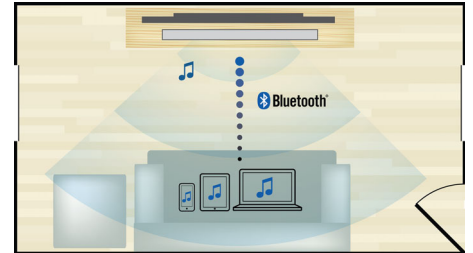

Bluetooth wireless streaming

Bluetooth wireless music streaming from your music devices