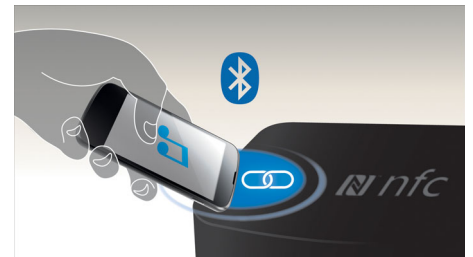

## DivX Plus HD Certified

DivX Plus HD on your Blu-ray player and/or DVD player offers the latest in DivX technology to let you enjoy HD videos and

movies from the Internet direct to your Philips HDTV or PC. DivX Plus HD supports the playback of DivX Plus content (H.264 HD video with high-quality AAC audio in an MKV file container) while also supporting previous versions of DivX video up to 1080p. DivX Plus HD for true HD digital video.

## Bluetooth wireless streaming

Bluetooth wireless music streaming from your music devices

## NFC technology

Pair Bluetooth devices easily with one-touch NFC (Near Field Communications) technology. Just tap the NFC enabled smartphone or tablet on the NFC area of a speaker to turn the speaker on, start Bluetooth pairing, and begin streaming music.