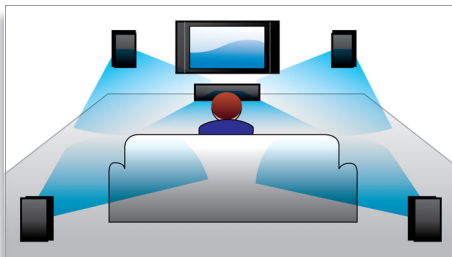

PHILIPS

sense and simplicity

Highlights

600W RMS power

600W RMS power delivers great sound for movies and music

Dolby Digital

Because Dolby Digital, the world's leading digital multi-channel audio standards, make use of the way the human ear naturally processes sound, you experience superb quality surround sound audio with realistic spatial cues.