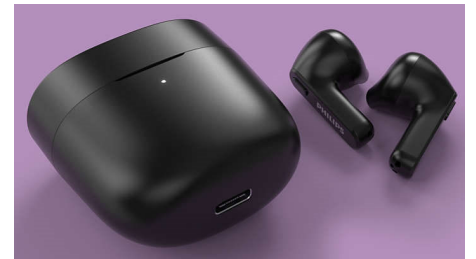

Philips
True Wireless
Headphones

Earbuds sit in outer ear
Super-small charging case
IPX4 water protection
Up to 18 hours play time

TAT2236WT

Super-slim case. Comfortable fit.

These splash and sweat-resistant true wireless headphones go where you go! The charging case fits in the pocket of your slim-fit jeans. The earbuds sit in your outer ear — perfect if you don't like the feeling of ear tips in your ear canal.

Mono mode

Taking a lot of calls? You can double your talk time by using one earbud while the other one charges. The mic is automatically assigned to the earbud you're using, and you can simply swap over when your current earbud is running low on battery.

TAT2236WT/00

Quick to reconnect to your phone

Quick to reconnect to your phone when you open the case

Secure comfortable fit

You can rock your tunes in real comfort thanks to the snug, lightweight design. With no ear tips, you won't feel anything in your ear canal, and there's no sensation of pressure. The 'hockey stick' form factor keeps each earbud secure.

Super-portable charging case

With a charging case this small, you get more music anywhere! A single charge of these true wireless headphones gives you 6 hours play time, and a fully charged case adds another 12 hours. For a quick boost, pop your headphones in the case for 15 minutes to get an extra hour.