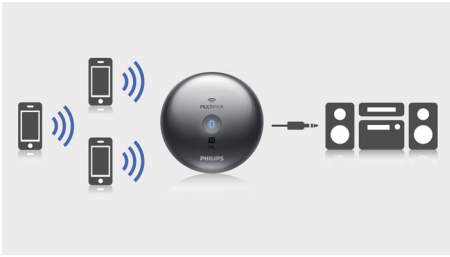

Turns your Hi-Fi into a wireless sound system

- Connects to almost any Hi-Fi or PC speaker system
- Works with any smartphone or tablet with Bluetooth®
- Digital coaxial and optical audio outputs for premium sound

Simplicity in use

- One-Touch Bluetooth® pairing by NFC
- Plug-and-play for easy use
- Smooth and compact design

PHILIPS

Highlights

MULTIPAIR

Pair up to 3 smart devices so you can stream music from whichever device you want, without the hassle of un-pairing and re-pairing. To play a song on a different device, just pick it and hit play. The song on the original device will stop and your new song will take over, perfect for sharing music with friends, parties, or just playing different songs stored on different devices. Let friends and family pair at the same time, so you can swap between each other's music in a flash.