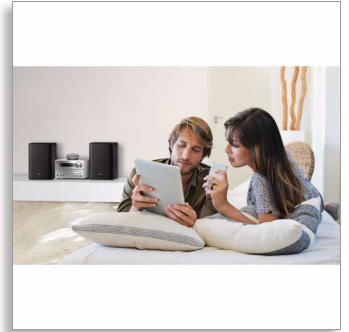

Philips
Bluetooth® adapter

Bluetooth® music receiver
with MULTIPAIR
Bluetooth® aptX, ACC and NFC
Digital out

AEA2700

Connect up to 3 smartphones simultaneously

Philips Bluetooth® adapter with MULTIPAIR turns your Hi-Fi/PC speaker system into a wireless sound system. Just connect the adapter to stream music wirelessly from up to three smartphones, tablets and Bluetooth-enabled devices.

Wireless music streaming via Bluetooth® technology

- Stream music apps from your smartphone or tablet to Hi-Fi
- Swap music instantly between 3 devices with MULTIPAIR
- High fidelity Bluetooth® (aptX® and AAC) music streaming

Simplicity in use

- One-Touch Bluetooth® pairing by NFC
- Plug-and-play for easy use
- Smooth and compact design

PHILIPS

Highlights

MULTIPAIR

Pair up to 3 smart devices so you can stream music from whichever device you want, without the hassle of un-pairing and re-pairing. To play a song on a different device, just pick it and hit play. The song on the original device will stop and your new song will take over, perfect for sharing music with friends, parties, or just playing different songs stored on different devices. Let friends and family pair at the same time, so you can swap between each other's music in a flash.

Stream online music apps

Every music lover has his favorite music service or online radio apps on his mobile devices. Now you can play them directly on your Hi-Fi system.

High fidelity Bluetooth®

With advanced technology, sound streamed via Bluetooth® is brought to the next level.