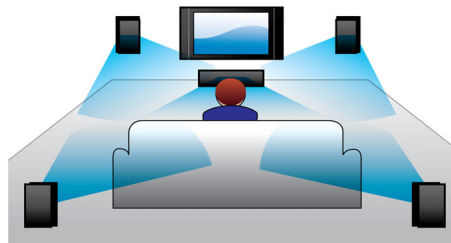

Dolby TrueHD and DTS-HD

Dolby TrueHD and DTS-HD Master Audio Essential deliver the finest sound from your Blu-ray Discs. Audio reproduced is virtually indistinguishable from the studio master, so you hear what the creators intended for you to hear. Dolby TrueHD and DTS-HD Master Audio Essential complete your high definition entertainment experience.