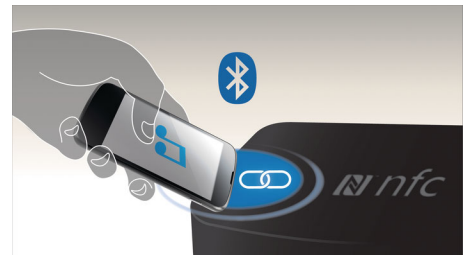

DivX Plus HD Certified

DivX Plus HD on your Blu-ray player and/or DVD player offers the latest in DivX technology to let you enjoy HD videos and movies from the Internet direct to your Philips HDTV or PC. DivX Plus HD supports the playback of DivX Plus content (H.264 HD video with high-quality AAC audio in an MKV file container) while also supporting previous versions of DivX video up to 1080p. DivX Plus HD for true HD digital video.

HTB3550/40

Bluetooth wireless streaming

Bluetooth wireless music streaming from your music devices

NFC technology

Pair Bluetooth devices easily with one-touch NFC (Near Field Communications) technology. Just tap the NFC enabled smartphone or tablet on the NFC area of a speaker to turn the speaker on, start Bluetooth pairing, and begin streaming music.