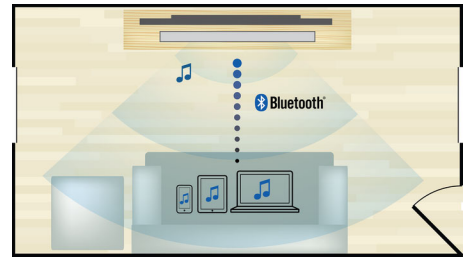

Bluetooth wireless streaming

Bluetooth wireless music streaming from your music devices