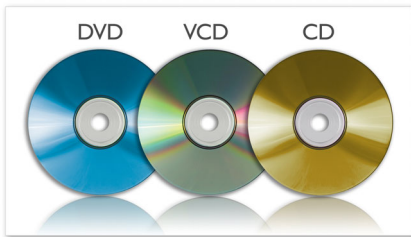

DVD, DVD+/-RW, (S)VCD, CD

The Philips Portable DVD player is compatible with most DVD and CD discs available in the market. DVD, DVD+/-R, DVD+/-RW, (S)VCD, and CD – all of them can play on the DVD player. DVD+/-R is a shorthand term for a DVD drive that can accept both of the common recordable DVD formats. Likewise,

DVD+/-RW handles both common rewritable disc types.