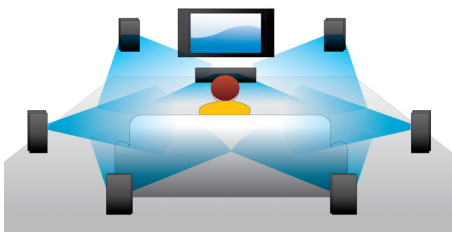

7.1 channel surround sound

Enjoy the best sound experience with all your different types of contents. When you are

watching your movie, you can get a full 7.1 surround sound to immerse you in the action. When listening to music, where surround sound is not needed, the system will intuitively channel it to 2.1 stereo sound in which the music will be presented in the best form. Of course you can always choose from the various sound preset modes available on your Blu-ray and/or DVD player, ranging from pure stereo to Dolby TrueHD and DTS Master Audio 7.1 surround sound for the best HD sound experience.