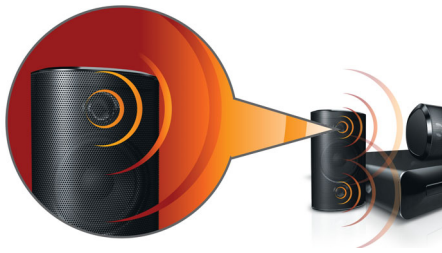

Philips
5.1 Home theater

HDMI 1080p

HTS3540

Obsessed with sound

Powerful cinematic sound with deep bass

Bring the power of the cinema into your home! Powerful speakers with basspipes and high definition HDMI 1080p upscaling pump up your home entertainment experience

Great listening experience

- Powerful speakers with basspipes for great sound
- Dolby Digital and Pro Logic II surround sound

Designed to enhance your living space

- Compact design that fits anywhere

Connect and enjoy all your entertainment

- Plays DVD, VCD, CD and USB devices
- HDMI 1080p upscales to high definition for sharper pictures
- Karaoke Scoring for fun and exciting song contests at home

PHILIPS

Highlights

Power speakers with basspipes

Powerful speakers with basspipes for great sound

Dolby Digital and Pro Logic II

A built-in Dolby Digital decoder eliminates the need for an external decoder by processing all six channels of audio information to provide a surround sound experience and an astoundingly natural sense of ambience and dynamic realism. Dolby Pro Logic II provides five channels of surround processing from any stereo source.