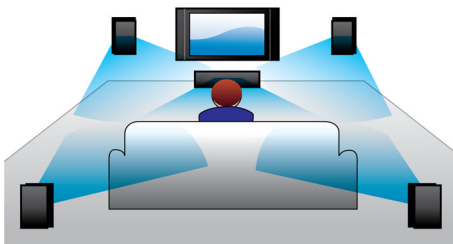

Great listening experience

- Powerful speakers with basspipes for great sound
- Dolby Digital and Pro Logic II surround sound

Designed to enhance your living space

- Compact design that fits anywhere

Connect and enjoy all your entertainment

Powerful speakers with basspipes for great sound

Dolby Digital and Pro Logic II

A built-in Dolby Digital decoder eliminates the need for an external decoder by processing all six channels of audio information to provide a surround sound experience and an astoundingly natural sense of ambience and dynamic realism. Dolby Pro Logic II provides five channels of surround processing from any stereo source.

HDMI 1080p

HDMI 1080p upscaling delivers images that are crystal clear. Movies in standard definition can now be enjoyed in true high definition resolution - ensuring more details and more true-to-life pictures. Progressive Scan (represented by "p" in "1080p") eliminates the line structure prevalent on TV screens, again ensuring relentlessly sharp images. To top it off, HDMI makes a direct digital connection that can carry uncompressed digital HD video as well as digital multichannel audio, without conversions to analog - delivering perfect picture and sound quality, completely free from noise.