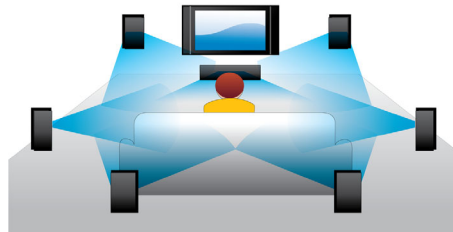

Dolby TrueHD

Dolby TrueHD delivers the finest sound from your Blu-ray Discs. Audio reproduced is virtually indistinguishable from the studio master, so you hear what the creators intended for you to hear. Dolby TrueHD completes your high definition entertainment experience.

Dolby Digital DTS2.0

Dolby Digital DTS2.0 for the ultimate movie experience