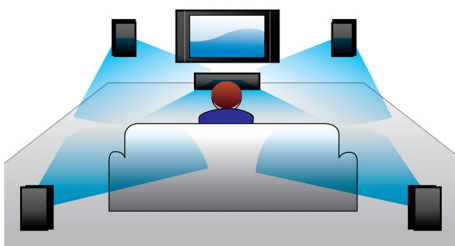

Dolby Digital

Because Dolby Digital, the world's leading digital multi-channel audio standards, make use of the way the human ear naturally processes sound, you experience superb quality surround sound audio with realistic spatial cues.