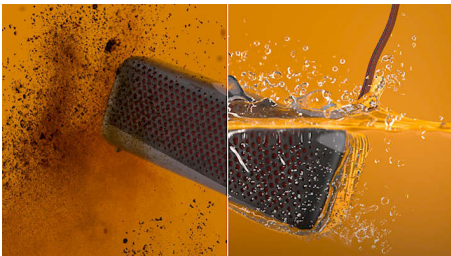

IP67 dust/water protection

From the trail to the beach to the pool—an IP67 rating ensures this speaker can go anywhere. The

detachable lanyard makes carrying easy, and a Bluetooth range of up to 20 m means you won't miss a beat. Even if your phone is a long way from the speaker.

Bluetooth multipoint

Mix and match your workout playlists! With Bluetooth multipoint connectivity, you can connect up to two smart devices to this speaker simultaneously—and take turns pumping up the tunes. If a call comes in, the built-in mic lets you take it without disconnecting your phone from the speaker.

Easy control

Buttons on the speaker's outer case let you control volume, music playback, stereo pairing, and Bluetooth. Want to tell your phone to play a certain song? Press and hold the play/pause button to talk to your voice assistant.