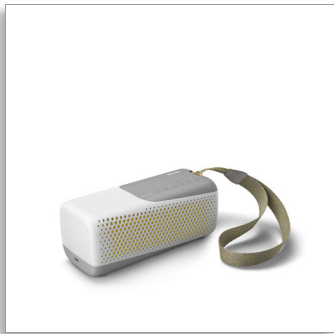

Philips
Wireless speaker

IP67 dust/water protection

Bold bass
Built-in mic for calls
Up to 12 hours of music

TAS4807W

Go move! The small speaker with bold sound.

Surf. Run. Dance. Box. Whatever gets you moving, this waterproof speaker with funky two-tone design goes with you. You get bold sound despite the compact size, and a lanyard strap that makes the speaker easy to carry. Let's go!

Go move!

- Small speaker. Bold sound
- Dual passive radiators. Punchy bass
- 12 hours play time. Keep the tunes going
- IP67 dustproof and waterproof. Ready to rock*

Love the convenience

- Bluetooth multipoint. Connect multiple devices
- Hands-free calls. Push-to-talk voice-assistant activation
- Easy control for music and more

Love where you go

- Detachable lanyard. Take the speaker anywhere
- Dimensions: 170x72x70 mm
- Pair for stereo. Go bigger

PHILIPS

Wireless speaker
IP67 dust/water protection Bold bass, Built-in mic for calls, Up to 12 hours of music

Highlights

Small speaker. Bold sound

From parks to campsites—bring the music you love wherever you go! This portable speaker gives you clear sound, and the bass is big and bold thanks to dual passive radiators. Want to rock even harder? Pair two speakers for party-starting stereo.