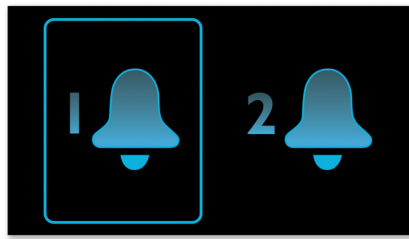

Dual alarm

The Philips audio system comes with two alarm times. Set one alarm time to wake you up and the other time to wake up your partner.