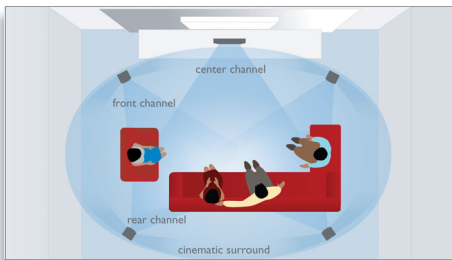

9.1 Cinema Sound

9.1 Cinema Sound—powered by Ambisound—creates the ultimate all-around sound ambiance that modern cinemas provide. Without the clutter of a multitude of speakers, 9.1 Cinema Sound gives the incredible sense that there are speakers along the sides of the room. It recreates cinema sound right in your living room, delivering unparalleled surround sound that truly envelops you.