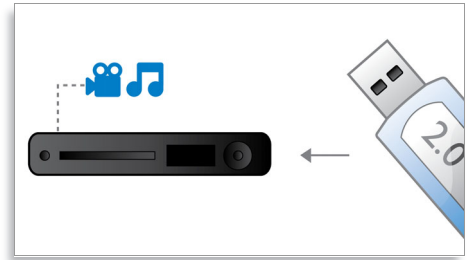

Hi-Speed USB 2.0 Link

The Universal Serial Bus or USB is a protocol standard that is conveniently used to link PCs, peripherals and consumer electronic equipment. Hi-Speed USB devices have a data transfer rate of up to 480 Mbps - up from the 12 Mbps of original USB devices. With Hi-Speed USB 2.0 Link, all you have to do is plug in your USB device, select the movie, music or photo and play away.