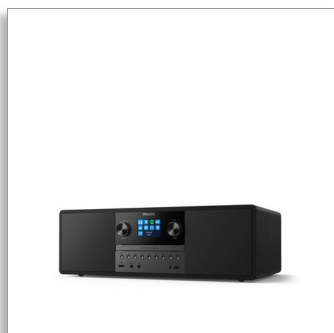

Philips Micro Music System

Internet radio, DAB+

Bluetooth, Spotify Connect
USB, MP3-CD
50 W

TAM6805

All in one

With Internet radio, Spotify Connect, Bluetooth and a CD player, this compact all-in-one micro system can play it all. You can also connect other sources via audio-in or USB. Enjoy richer sound from a system that fits into almost any room.

Rich sound for your music

- 2 x 3" full-range drivers. 50 W maximum output power
- Compact all-in-one micro system
- Integrated bass-reflex speaker system
- Digital Sound Control. Choose a preset sound style

Fill the room with tunes

- AC-powered. Remote control
- At home in your home
- Main unit dimensions: 420 x 262 x 140 mm

More to love

- All your music, podcasts and more
- Internet radio. DAB+ FM radio
- Spotify Connect. Bluetooth. Audio-in. CD player
- USB port. Connect a legacy source or charge a mobile
- Classic looks. Modern functions

for your favourite internet, DAB+ or FM stations.

Rich sound for your music

Two speakers are built right into the cabinet of this all-in-one micro system. You get clear sound and good bass from the full-range drivers and bass-reflex ports. The 50 W maximum output is perfect for kitchens, offices and smaller living areas.