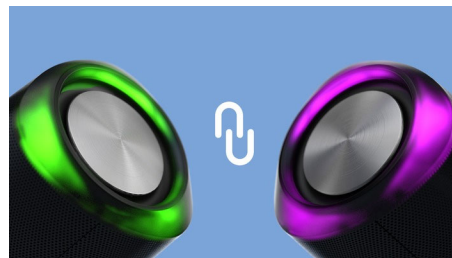

Play it loud. Pair for stereo

Twin passive radiators deliver strong bass and sound stays clear even at high volume. Want to make the party even bigger? Pair with an identical speaker for stereo sound. LED lights at each end of the speaker flash to the tunes.

Audio-in for easy connection

Want to connect to an external audio source like a turntable or MP3 player? The audio-in socket at the back of the speaker lets you connect to almost any electronic device.

Issue date 2022-05-09

Version: 10.1.2

12 NC: 8670 001 62843
EAN: 48 95229 10222 4

© 2022 Koninklijke Philips N.V.
All Rights reserved.

Specifications are subject to change without notice.
Trademarks are the property of Koninklijke Philips N.V.
or their respective owners.

www.philips.com