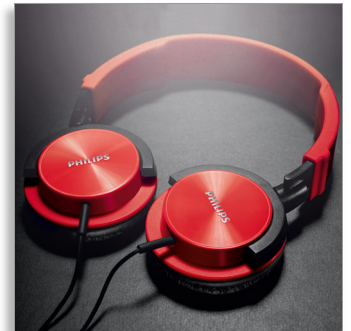

Philips
Headband headphones

DJ monitor style
Red

SHL3000RD

Powerful sound

with DJ monitoring style

It provides you powerful sound and bass. Thanks to the 1000mW power handling capacity and 32mm neodymium drivers. Designed together with the rotational soft cushioned earshells, you will get a perfect listening experience on the go.

Perfect listening experience

- Closed type acoustic provide good sound isolation
- 32mm speaker driver delivers powerful and dynamic sound

Convenience

- A 1.2m long cable that is ideal for outdoor use
- Flat foldable for you easy to carry on the go

Comfortable for long use

- Adjustable earshells and headband fits the shape of any head
- Soft ear cushions for comfortable, long listening sessions

PHILIPS

Headband headphones
DJ monitor style Red

Specifications

32mm speaker driver delivers powerful and dynamic sound

Adjustable earshells headband

Adjustable earshells and headband fits the shape of any head

Soft ear cushions for comfort

Soft ear cushions for comfortable, long listening sessions