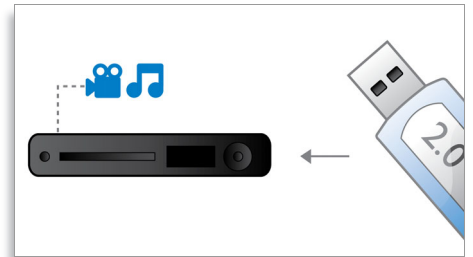

Hi-Speed USB 2.0 Link

The Universal Serial Bus or USB is a protocol standard that is conveniently used to link PCs, peripherals and consumer electronic equipment. Hi-Speed USB devices have a data transfer rate of up to 480 Mbps - up from the 12 Mbps in original USB ones. With Hi-Speed USB 2.0 Link, all you have to do is plug in your USB device, select the movie, music or photo and play away.