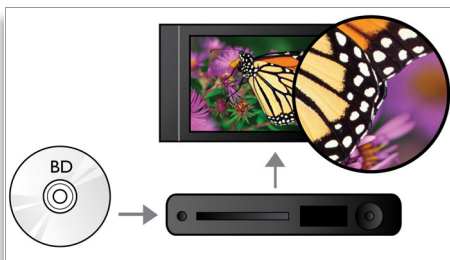

PHILIPS

sense and simplicity

Highlights

Subtitle Shift

Subtitle Shift is an enhancement feature that lets users manually adjust a movie's subtitle positioning on the television or computer screen. Using the remote control, users can shift the subtitles up and down on the screen. On widescreen displays, such as 21:9 cinema and projectors, the subtitles sometimes get cut off. In order to see them clearly, the user has to change the display aspect ratio, which defeats the purpose of the widescreen. With the Subtitle Shift feature, the user can retain the correct display aspect ratio and have the subtitles ideally positioned on the screen.

Blu-ray Disc playback

Blu-ray Discs have the capacity to carry high definition data, along with pictures in the 1920 x 1080 resolution that defines full high definition images. Scenes come to life as details leap at you, movements smoothen and images turn crystal clear. Blu-ray also delivers uncompressed surround sound - so your audio experience becomes unbelievably real. The high storage capacity of Blu-ray Discs also allow a host of interactive possibilities to be built in. Seamless navigation during playback and other exciting features like pop-up menus bring a whole new dimension to home entertainment.