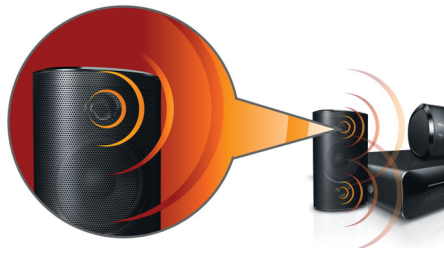

Highlights

Power speakers with basspipes

Powerful speakers with basspipes for great sound

Dolby Digital and Pro Logic II

A built-in Dolby Digital decoder eliminates the need for an external decoder by processing all six channels of audio information to provide a surround sound experience and an astoundingly natural sense of ambience and dynamic realism. Dolby Pro Logic II provides five channels of surround processing from any stereo source.