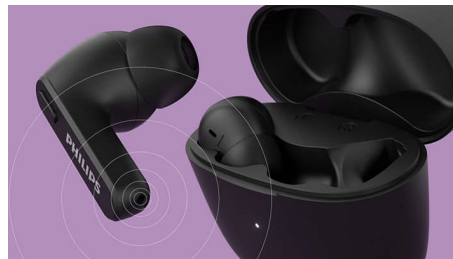

Mono mode

Taking a lot of calls? You can double your talk time by using one earbud while the other one charges. The mic is automatically assigned to the earbud you're using, and you simply swap

over when your current earbud is running low on battery.

Easy control and pairing

Controls on the earbuds let you pause your playlist, take calls, control volume, and wake your phone's voice assistant. The headphones are ready to pair the instant you switch on Bluetooth.

6 hours play time

6 hours play time. Charge 15 minutes for an extra hour

Clear sound, punchy bass

Clear sound, punchy bass. 6 mm neodymium drivers

Easily wake voice assistant

Easily wake your phone's voice assistant

Quick reconnect to your phone

Quick reconnect to your phone when you open the case

Soft silicone ear-tip

Soft silicone ear-tip covers in small, medium, and large