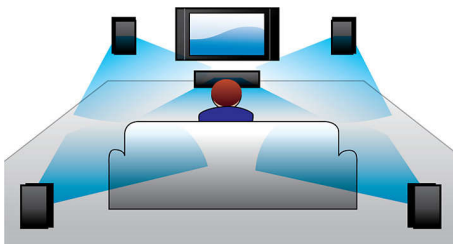

PHILIPS

Highlights

300W RMS power

300W RMS power delivers great sound for movies and music

Dolby Digital

Because Dolby Digital, the world's leading digital multi-channel audio standards, make use of the way the human ear naturally processes sound, you experience superb quality surround sound audio with realistic spatial cues.

EasyLink

EasyLink lets you control multiple devices like DVD players, Blu-ray players, soundbar speaker, Home theater and TV's etc. with one remote. It uses HDMI CEC industry-standard protocol to share functionality between devices through the HDMI cable. With one touch of a button, you can operate all your connected HDMI CEC enabled equipment simultaneously. Functions like standby and play can now be carried out with absolute ease.

HDMI for HD movies

HDMI is a direct digital connection that can carry digital HD video as well as digital multichannel audio. By eliminating the conversion to analog signals it delivers perfect picture and sound quality, completely free from noise. Movies in standard definition can now be enjoyed in true high definition resolution - ensuring more details and more true-to-life pictures.