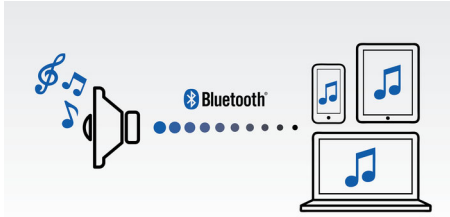

### Advanced versatility

- Wireless music streaming via Bluetooth
- Chain multiple BR-1Xs into a bigger music system
- Built-in microphone for speaker phone conversation
- Audio-in for easy portable music playback

### Wireless music streaming

Bluetooth is a short range wireless communication technology that is both robust and energy-efficient. The technology allows easy wireless connection to iPod/iPhone/iPad or other Bluetooth devices, such as smartphones, tablets or even laptops. So you can enjoy your favorite music, sound from video or game wireless on this speaker easily.