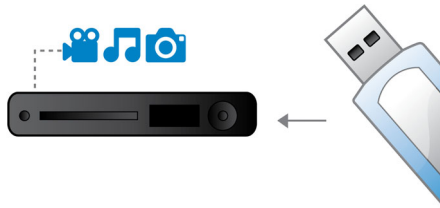

Bring audio and video to life

- Progressive Scan component video for optimized image quality
- 12-bit/108MHz video processing for sharp and natural images
- Screen Fit for optimal viewing every time

Easy to use

- One-touch MP3 creation directly from CDs onto USB sticks

PHILIPS

Highlights

USB Media Link

The Universal Serial Bus or USB is a protocol standard that is conveniently used to link PCs, peripherals and consumer electronic equipment. With USB Media Link, all you have to do is plug in your USB device, select the movie, music or photo and play away.

Progressive Scan

Progressive Scan doubles the vertical resolution of the image resulting in a noticeably sharper picture. Instead of sending a field comprising the odd lines to the screen first,

followed by the field with the even lines, both fields are written at one time. A full image is created instantaneously, using the maximum resolution. At such a speed, your eye perceives a sharper picture with no line structure.