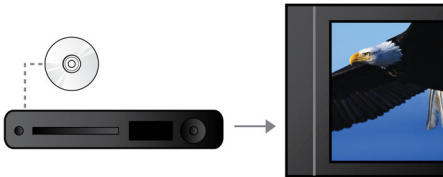

Plays it all

Play virtually any disc you want - whether they be CDs, (S)VCDs, DVDs, DVD+R, DVD-R, DVD+RW or DVD-RW. Experience unbeatable flexibility and the convenience of playing all your discs on one device.