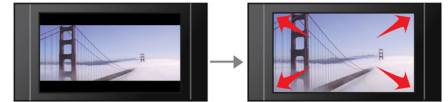

Progressive Scan

Progressive Scan doubles the vertical resolution of the image resulting in a noticeably sharper picture. Instead of sending a field comprising the odd lines to the screen first,

followed by the field with the even lines, both fields are written at one time. A full image is created instantaneously, using the maximum resolution. At such a speed, your eye perceives a sharper picture with no line structure.

Screen Fit

Whatever you're watching, and on any TV, Screen Fit ensures that the picture fills the whole screen. Annoying black bars on the top and bottom are eliminated, without any tedious manual adjustments to make. Simply press the Screen Fit button, choose the format and enjoy your movie in full-screen