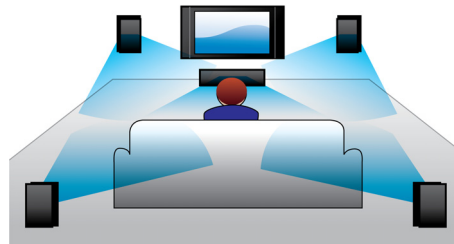

Dolby TrueHD and DTS-HD

Dolby TrueHD and DTS-HD Master Audio Essential deliver the finest sound from your Blu-ray Discs. Audio reproduced is virtually indistinguishable from the studio master, so you hear what the creators intended for you to hear. Dolby TrueHD and DTS-HD Master Audio Essential complete your high definition entertainment experience.