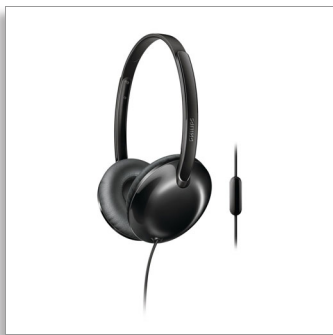

Philips
Headphones with mic

32mm drivers/closed-back

On-ear
Soft ear cushions
Flat folding

SHL4405BK

Ultra light. Big sound.

Gravity defying headphones

Incredibly light, unbelievably powerful. Slim and streamlined, Philips Flite Ultralite headphones are designed to stay in motion. Delivering clear sound, they are flat folding, making them ideal for easy portability.

Pure clarity

- High power 32mm speaker drivers for clear sound

Streamlined design

- Remote control for handsfree calls and music
- Refined metallic finishing
- Flat folding for easy portability
- Enjoy music tangle-free with a single sided cable

True comfort

- Soft ear cushions allow for long-wearing comfort
- Ultralight and super slim design

PHILIPS

Headphones with mic
32mm drivers/closed-back On-ear, Soft ear cushions, Flat folding

SHL4405BK/27

Highlights

Clear sound

High-power 32mm tilted drivers reproduce clear, crisp sound and deep, rich bass.

Handsfree calls

The easy-to-use remote control allows you to play/pause tracks and answer calls with a simple push of a button.