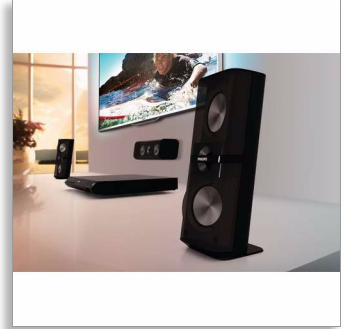

Philips
5.1 Home theater with 3D
Angled speakers

3D Blu-ray
dock iPod/iPhone

HTB7530KD

Enjoy powerful home cinema with 3D Angled Speakers

Obsessed with sound

Maximize your home cinema sound experience with dynamic 3D Directional Angled Speakers! Play all your favorite entertainment content including 3D Blu-ray on this innovative Philips HTB7530 home cinema system.

Great listening experience

- 1000W RMS power delivers great sound for movies and music
- 3D Angled Speakers disperse sound evenly around the room
- DynamicSurround for a more immersive surround experience

Simply enjoy all your entertainment

- Dock included for convenient playback from your iPod/iPhone
- Built-in WiFi to enjoy your connected media wirelessly
- Instant 2D to 3D conversion for a lifelike movie experience
- Karaoke for fun and exciting song contests at home
- CinemaPerfect HD for clearer and sharper video playback
- Internet radio to enjoy the world of online radio channels
- Turn your Smartphone into a remote for Philips AV products