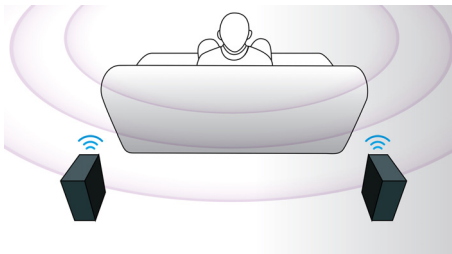

Designed to enhance your cinema at home

- Wireless rear speakers option for clutter free placement

PHILIPS

5.1 Home theater with 3D Angled speakers
3D Blu-ray dock iPod/iPhone

HTB7530KD/98

Highlights

3D Angled speakers

3D Angled Speakers feature angled drivers to deliver sound not only towards the front but also to the sides, creating a wider sweet spot so you can enjoy more immersive and cinematic surround sound.

Wireless rear speakers option

Instant 2D to 3D conversion

Enjoy 3D movie excitement in your home using your existing 2D movie collection. Instant 3D conversion uses the latest digital technology to analyze 2D video content to distinguish between foreground and background objects. This detail generates a depth map that converts normal 2D video formats, into exciting 3D. Along with your compatible 3D TV, you are now ready to experience full HD 3D.