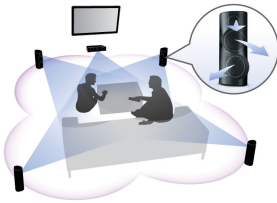

Simply enjoy all your entertainment

- Dock included for convenient playback from your iPod/iPhone
- Built-in WiFi to enjoy your connected media wirelessly
- Instant 2D to 3D conversion for a lifelike movie experience
- Karaoke for fun and exciting song contests at home
- CinemaPerfect HD for clearer and sharper video playback
- Internet radio to enjoy the world of online radio channels
- Turn your Smartphone into a remote for Philips AV products

Designed to enhance your cinema at home

- Wireless rear speakers option for clutter free placement

PHILIPS

5.1 Home theater with 3D Angled speakers
3D Blu-ray dock iPod/iPhone

HTB7530KD/98

Highlights

3D Angled speakers

3D Angled Speakers feature angled drivers to deliver sound not only towards the front but also to the sides, creating a wider sweet spot so you can enjoy more immersive and cinematic surround sound.

Wireless rear speakers option

Instant 2D to 3D conversion

Enjoy 3D movie excitement in your home using your existing 2D movie collection. Instant 3D conversion uses the latest digital technology to analyze 2D video content to distinguish between foreground and background objects. This detail generates a depth map that converts normal 2D video formats, into exciting 3D. Along with your compatible 3D TV, you are now ready to experience full HD 3D.