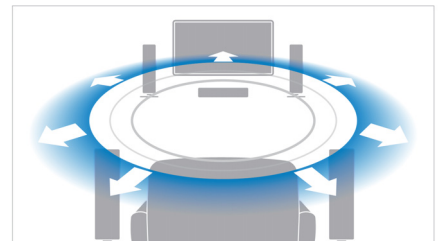

DynamicSurround

DynamicSurround employs highly advanced sound algorithms that faithfully replicate the sonic characteristics of the ideal full surround environment. This rewards listeners with an immersive, 7.1 system listening experience and by making the most of fewer speakers, the user's rooms are spared the clutter that comes with a 7.1 system - without sacrificing the surround sound experience.