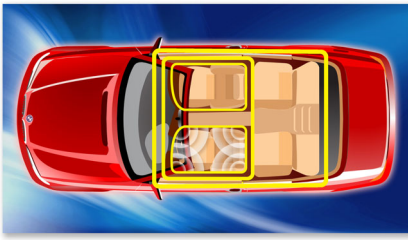

Highlights

Music Zone

Philips' innovative Music Zone technology lets the driver and the passengers enjoy their music with more vivid spatial effect, just as the artist intended it to be heard. Users can easily switch the music listening zones from the driver to the passengers and back again to get the best sonic focus in the car. A dedicated zone control button provides three pre-defined settings - Left, Right and Front (and All) - so you can best match your listening needs easily and dynamically alone or with your passengers.