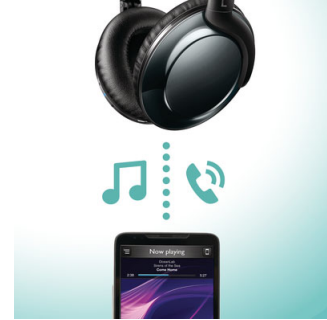

PHILIPS

Highlights

Clear sound

High-power 32mm tilted drivers reproduce clear, crisp sound and deep, rich bass.

Compact folding

Folds flat or compact for easy portability and storage

Handsfree calls

The easy-to-use remote control allows you to play/pause tracks and answer calls with a simple push of a button.

12-hour playtime

With 12 hours of playtime, you'll have enough power to keep your music going all day.

Ergonomic cushions

Soft ear cushions and tilted drivers are ideal for long-wearing comfort.

Lightweight comfort

Ultralight and super slim, experience complete comfort on the move.

Bluetooth 4.1

Pair your smart device with your headphones using Bluetooth and enjoy the freedom of crystal clear music and phone calls - without the hassle of cables.