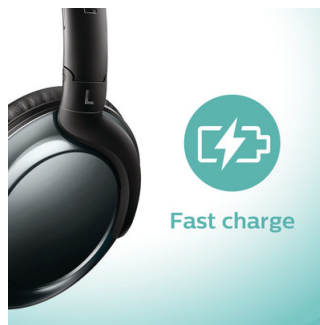

True comfort

- Ultralight and super slim design
- Tilted soft ear cushions allow for long-wearing comfort
- Bluetooth 4.1 and HSP/HFP/A2DP/AVRCP support
- Five-minute Fast Charge technology
- Rechargeable battery offers up to 12 hours of playtime

12-hour playtime

With 12 hours of playtime, you'll have enough power to keep your music going all day.

Ergonomic cushions

Soft ear cushions and tilted drivers are ideal for long-wearing comfort.

Lightweight comfort

Ultralight and super slim, experience complete comfort on the move.

Bluetooth 4.1

Pair your smart device with your headphones using Bluetooth and enjoy the freedom of crystal clear music and phone calls - without the hassle of cables.

Fast Charge

Fast Charge technology gives you a quick burst of power when the battery is running low. Just five minutes of charging time gets you one hour of playback.

Minimal and sleek

The slimline design of the headband and metallic oval earshells create an iconic silky smooth form.