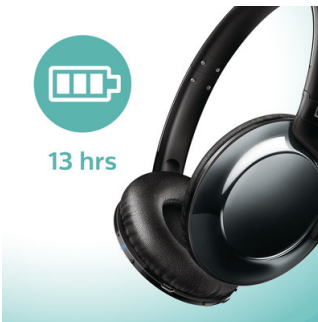

True comfort

- Ultralight and super slim design
- Tilted soft ear cushions allow for long-wearing comfort
- Bluetooth 4.1 and HSP/HFP/A2DP/AVRCP support
- Five-minute Fast Charge technology
- Rechargeable battery offers up to 12 hours of playtime

Streamlined design

- Refined metallic finishing
- Flat and compact folding for easy portability
- Remote control for handsfree calls and music

Pure clarity

- High power 32mm speaker drivers for clear sound
- Over-ear design reduces ambient noise

PHILIPS

Highlights

Clear sound

High-power 32mm tilted drivers reproduce clear, crisp sound and deep, rich bass.

Compact folding

Folds flat or compact for easy portability and storage

Handsfree calls

The easy-to-use remote control allows you to play/pause tracks and answer calls with a simple push of a button.

12-hour playtime

With 12 hours of playtime, you'll have enough power to keep your music going all day.

Ergonomic cushions

Soft ear cushions and tilted drivers are ideal for long-wearing comfort.

Lightweight comfort