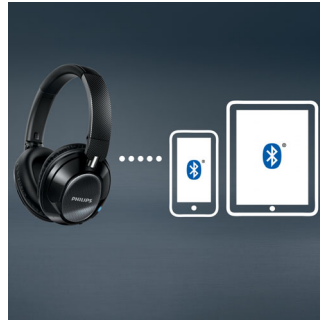

### 40 mm high-definition drivers

Finely tuned 40 mm neodymium drivers combined with a closed-back acoustic system design and over-ear sealing provide an excellent and impressive precision sound.

### Multi-point

Multi-point allows you to connect your Philips Bluetooth headphones with two Bluetooth-enabled devices simultaneously. Simply pair up the two devices to enjoy movies and music while effortlessly taking calls in between.