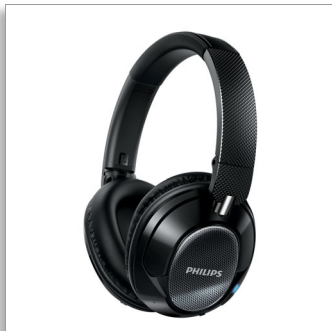

Philips  
Wireless noise-cancelling  
headphones

40-mm drivers/closed-back

Over-ear  
Soft ear cushions  
Compact folding

SHB9850NC

## More sound, less noise

with smart touch controls

Tune in to a universe of music with the Philips SHB9850NC headphones. Boasting up to 99% noise cancellation, they are your ultimate travel companion. Enjoy music easily with smart touch control and one-tap NFC pairing with Bluetooth devices.