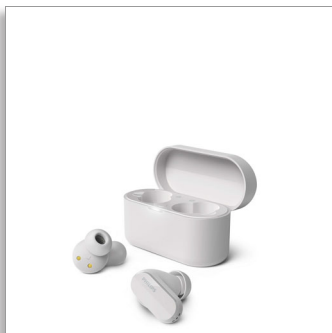

Philips
True Wireless
Headphones

Natural sound

Noise Cancelling
Clearer calls on the go
Bluetooth LE Audio

TAT3508WT

From music to calls, flow through your day

Always be working it! These true wireless noise-cancelling earbuds sound great and they reduce wind noise. You can immerse yourself in your tunes and enjoy clear calls on the go. Slip the charging case into your pocket and you're set for the day.