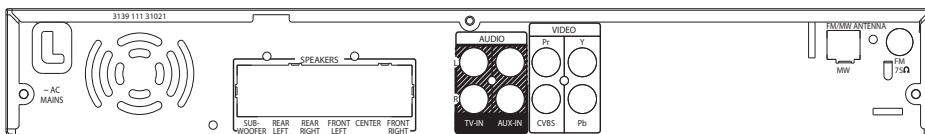

- Compression format: Dolby Digital, DTS, MP3, PCM, Windows Media™ Audio
- Playback Media: CD, MP3-CD, CD-R/RW
- MP3 bit rates: 32-256 kbps and VBR

Still Picture Playback

- Playback Media: Picture CD

- Picture Compression Format: JPEG
- Slide show: with music (MP3)

Tuner/Reception/Transmission

- Auto digital tuning
- Auto store
- Number of Preset Channels: 20
- Tuner Bands: FM Stereo, MW

Connectivity

- Front / Side connections: Microphone
- Other connections: AUX in, ComponentVideo out Progressive, Composite video (CVBS) out, Easy-Fit speaker connectors, FM Antenna, MW Antenna, TV in (audio, cinch)

Convenience

- Remote Control: Multi-functional

Accessories

- Included accessories: 1x center speaker, 1x subwoofer, 2x front satellite speakers, 2x rear satellite speakers, AC Power Cord, Audio/Video cable, Batteries for remote control, FM/MW Antenna, Quick Use Guide, Remote Control, User Manual, Warranty certificate

Dimensions

- Center speaker dimensions (W x H x D): 225 x 94 x 75 mm
- Center Speaker Weight: 0.68 kg
- Packaging dimensions (W x H x D): 570 x 310 x 444 mm
- Set dimensions (W x H x D): 360 x 54 x 324 mm
- Set weight: 2.7 kg
- Subwoofer dimensions (W x H x D): 360 x 340 x 130 mm
- Subwoofer Weight: 3.92 kg
- Surround Speaker dimensions (W x H x D): 94 x 175 x 65 mm
- Surround speaker Weight: 0.4 kg
- Weight incl. Packaging: 17.5 kg

Power

- Power supply: 100-240VAC, 50/60Hz
- Standby power consumption: < 0.5 W

Issue date 2014-02-10

Version: 4.0.8

12 NC: 9073 100 12555
EAN: 87 10895 88311 5

© 2014 Koninklijke Philips N.V.
All Rights reserved.

Specifications are subject to change without notice.
Trademarks are the property of Koninklijke Philips N.V.
or their respective owners.

www.philips.com