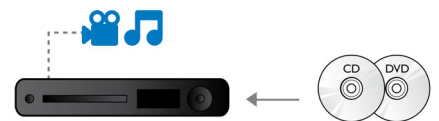

Enjoy movies and music

Enjoy all your movies and music from CD and DVD