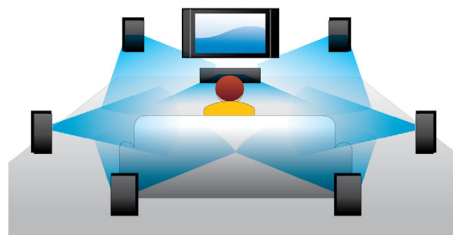

Dolby TrueHD

Dolby TrueHD deliver the finest sound from your Blu-ray Discs. Audio reproduced is virtually indistinguishable from the studio master, so you hear what the creators intended for you to hear. Dolby TrueHD complete your high definition entertainment experience.