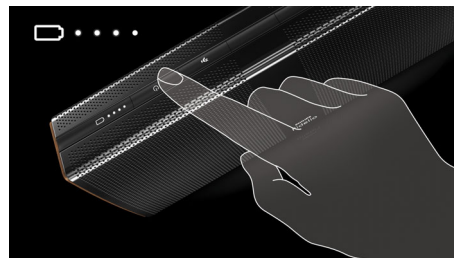

Battery level

Just touch the speaker lightly and it will display the battery level.

Specifications

Compatibility

- iPad: iPad 1, iPad 2, new iPad
- iPhone: iPhone 3, iPhone 3GS, iPhone 4, iPhone 4S
- iPod touch: 3rd generation or later
- Android tablets & smartphones
- other Bluetooth-enabled device

Loudspeakers

- Loudspeaker enhancement: wOOx Bass Radiator
- Speaker drivers: 2 x 3/4" soft dome tweeter, 4 x 2" full-range woofer
- Output power (RMS): 20W

Accessories

- Included accessories: AC-DC Adapter, Quick install guide, Warranty certificate, World Wide Warranty leaflet

Connectivity

- Bluetooth profiles: A2DP
- Bluetooth range: Line of sight, 10M or 30FT
- Audio in (3.5mm)
- USB charging

Dimensions

- Product dimensions (WxDxH): 287 x 63 x 127 mm
- Packaging dimensions (WxDxH): 326 x 101 x 224 mm

Power

- Power supply: 100-240VAC, 50/60Hz
- Battery type: Li-ion (built-in)
- Operating time on battery: 8 hr

Issue date 2013-11-22

Version: 7.0.6

12 NC: 8670 000 96391
EAN: 08 71258 16628 37

© 2013 Koninklijke Philips N.V.
All Rights reserved.

Specifications are subject to change without notice.
Trademarks are the property of Koninklijke Philips N.V.
or their respective owners.

www.philips.com