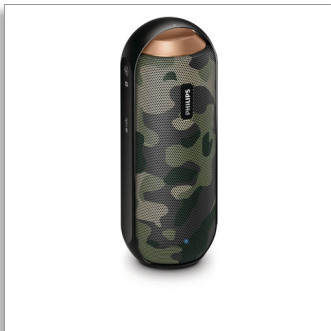

Philips
wireless portable speaker

Bluetooth® and NFC

Splash proof
Rechargeable battery
Camouflage

BT6000C

Small is Great

Big sound 360° around

Chuck the speaker down any way you like, vertical or horizontal. 360° of sound means you get big sound all around, every time. Splashproof, rugged and equipped with wireless music streaming it brings warm, natural sound wherever you go.

Sound that blows you away

- Two speaker drivers & passive radiators give immersive sound
- Digital Sound Processing for lifelike, distortion-less music
- 14W RMS total output power

Advanced versatility

- Wireless music streaming via Bluetooth
- One-Touch with NFC-enabled smartphones for Bluetooth pairing
- Built-in microphone for hands-free phone calls
- Audio-in for easy portable music playback

Designed to go places

- Splash-proof design ideal for outdoor use (IPX4)
- Built-in rechargeable Li-ion battery for playback anywhere
- Carrying pouch included

PHILIPS

wireless portable speaker
Bluetooth® and NFC Splash proof, Rechargeable battery, Camouflage

Twin speaker drivers

Twin 1.5" Neodymium speaker drivers deliver natural, clear and balanced sound while dual opposing passive radiators extend and boost bass. Front and back full-range speaker drivers create even 360-degree sound, offering the freedom to enjoy the same quality sound wherever the speaker is facing.