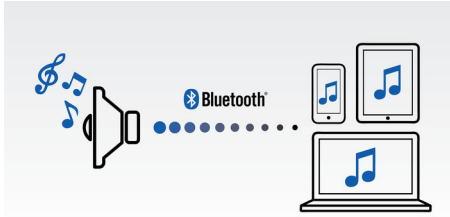

Sound that blows you away

- Two speaker drivers & passive radiators give immersive sound
- Digital Sound Processing for lifelike, distortion-less music
- 14W RMS total output power

Advanced versatility

- Wireless music streaming via Bluetooth
- One-Touch with NFC-enabled smartphones for Bluetooth pairing
- Built-in microphone for hands-free phone calls
- Audio-in for easy portable music playback

BT6000C/10

Highlights

Wireless music streaming

Bluetooth is a short range wireless communication technology that is both robust and energy-efficient. The technology allows easy wireless connection to iPod/iPhone/iPad or other Bluetooth devices, such as smartphones, tablets or even laptops. So you can enjoy your favorite music, sound from video or game wireless on this speaker easily.