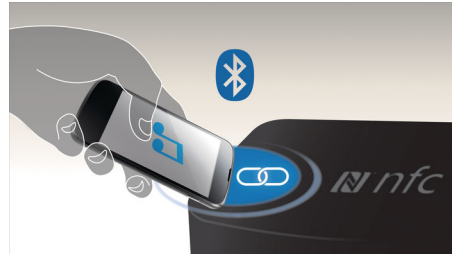

BT6000C/10

Highlights

Wireless music streaming

Bluetooth is a short range wireless communication technology that is both robust and energy-efficient. The technology allows easy wireless connection to iPod/iPhone/iPad or other Bluetooth devices, such as smartphones, tablets or even laptops. So you can enjoy your favorite music, sound from video or game wireless on this speaker easily.

Twin speaker drivers

Twin 1.5" Neodymium speaker drivers deliver natural, clear and balanced sound while dual opposing passive radiators extend and boost bass. Front and back full-range speaker drivers create even 360-degree sound, offering the freedom to enjoy the same quality sound wherever the speaker is facing.

Digital Sound Processing

Advanced sound processing technology enhances the reproduction of your music so that each note

resonates with crystal-clear accuracy, and each pause is sealed with pristine silence. Philips' proprietary Digital Sound Processing technology optimizes the performance of compact speaker boxes, delivering sound that is clear, detailed and powerful without any distortion.

NFC technology

Pair Bluetooth devices easily with one-touch NFC (Near Field Communications) technology. Just tap the NFC enabled smartphone or tablet on the NFC area of a speaker to turn the speaker on, start Bluetooth pairing, and begin streaming music.