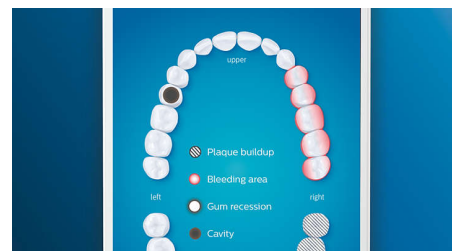

## 4 modes, 3 intensity settings

With DiamondClean Smart you get the full works. Our 3 intensity settings let you boost your clean, and our 4 modes cover all your

brushing needs; Clean mode for exceptional daily cleaning, White+ to remove stains, Deep Clean+ for an invigorating deep clean, and Gum Health to gently clean along your gum line.

## Guides you and provides instant feedback

The Philips Sonicare app lets you know when you've achieved a thorough clean, and coaches you to be a better, more mindful brusher.

## TouchUp feature

If you happen to miss a spot while brushing your teeth, your app's TouchUp feature will show you. You can then go back for a second pass, and be confident you are getting a complete clean, every time.

## Focus areas and goal-setting

Any trouble areas your dentist has pointed out? We'll highlight them on your in-app 3D mouth map, and remind you to pay extra attention to these areas.