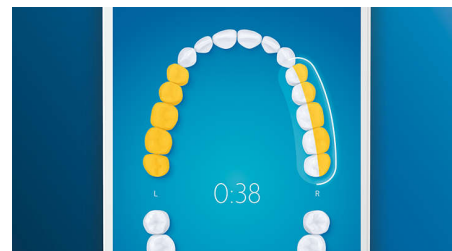

## 4 modes, 3 intensity settings

With DiamondClean Smart you get the full works. Our 3 intensity settings let you boost your clean, and our 4 modes cover all your

brushing needs; Clean mode for exceptional daily cleaning, White+ to remove stains, Deep Clean+ for an invigorating deep clean, and Gum Health to gently clean along your gum line.

## TouchUp feature

If you happen to miss a spot while brushing your teeth, your app's TouchUp feature will show you. You can then go back for a second pass, and be confident you are getting a complete clean, every time.