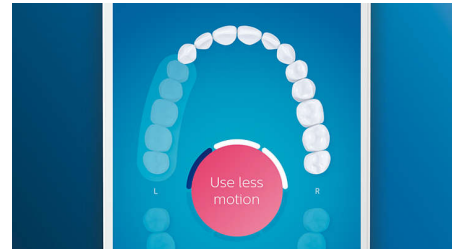

Guides you and provides instant feedback

The Philips Sonicare app lets you know when you've achieved a thorough clean, and coaches you to be a better, more mindful brusher.