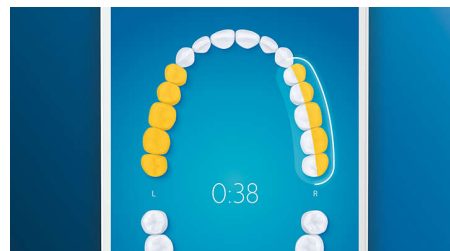

4 modes, 3 intensity settings

With DiamondClean Smart you get the full works. Our 3 intensity settings let you boost your clean, and our 4 modes cover all your

brushing needs; Clean mode for exceptional daily cleaning, White+ to remove stains, Deep Clean+ for an invigorating deep clean, and Gum Health to gently clean along your gum line.

Guides you and provides instant feedback

The Philips Sonicare app lets you know when you've achieved a thorough clean, and coaches you to be a better, more mindful brusher.

TouchUp feature

If you happen to miss a spot while brushing your teeth, your app's TouchUp feature will show you. You can then go back for a second pass, and be confident you are getting a complete clean, every time.

Focus areas and goal-setting

Any trouble areas your dentist has pointed out? We'll highlight them on your in-app 3D mouth map, and remind you to pay extra attention to these areas.

Easy does it

With an electric toothbrush, it's best to let the brush do the work. We've built a sensor into the handle that works with our app to help you reduce excess scrubbing. This way, you can improve your technique and get a gentler, more effective clean.