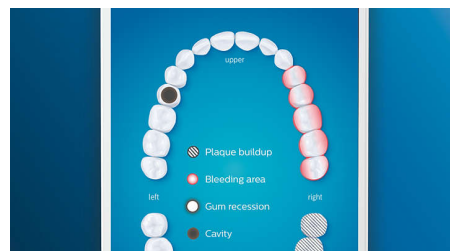

4 modes, 3 intensity settings

With DiamondClean Smart you get the full works. Our 3 intensity settings let you boost your clean, and our 4 modes cover all your

brushing needs; Clean mode for exceptional daily cleaning, White+ to remove stains, Deep Clean+ for an invigorating deep clean, and Gum Health to gently clean along your gum line.

Guides you and provides instant feedback

The Philips Sonicare app lets you know when you've achieved a thorough clean, and coaches you to be a better, more mindful brusher.

TouchUp feature

If you happen to miss a spot while brushing your teeth, your app's TouchUp feature will show you. You can then go back for a second pass, and be confident you are getting a complete clean, every time.

Focus areas and goal-setting

Any trouble areas your dentist has pointed out? We'll highlight them on your in-app 3D mouth map, and remind you to pay extra attention to these areas.

Easy does it

With an electric toothbrush, it's best to let the brush do the work. We've built a sensor into the handle that works with our app to help you reduce excess scrubbing. This way, you can improve your technique and get a gentler, more effective clean.

Too much pressure?

You might not notice when you brush too hard, but your DiamondClean Smart will. If you use too much pressure, the light ring on the end of your handle will flash. This is a gentle reminder to ease off the pressure, and let your brush head do the work. 7 out of 10 people found this feature helped them become a better brusher.