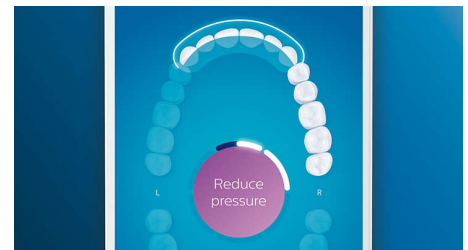

Guides you and provides instant feedback

The Philips Sonicare app lets you know when you've achieved a thorough clean, and coaches you to be a better, more mindful brusher.

TouchUp feature

If you happen to miss a spot while brushing your teeth, your app's TouchUp feature will show you. You can then go back for a second pass, and be confident you are getting a complete clean, every time.

Focus areas and goal-setting

Any trouble areas your dentist has pointed out? We'll highlight them on your in-app 3D mouth map, and remind you to pay extra attention to these areas.

Easy does it

With an electric toothbrush, it's best to let the brush do the work. We've built a sensor into the handle that works with our app to help you reduce excess scrubbing. This way, you can improve your technique and get a gentler, more effective clean.

Too much pressure?

You might not notice when you brush too hard, but your DiamondClean Smart will. If you use too much pressure, the light ring on the end of your handle will flash. This is a gentle reminder to ease off the pressure, and let your brush head do the work. 7 out of 10 people found this feature helped them become a better brusher.