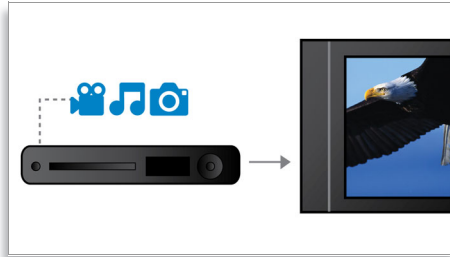

Plays it all

Play virtually any media format you want - whether it is DivX, MP3, WMA or JPEG. Experience the unbeatable convenience of great playability, and the luxury of sharing media files on your TV or home theatre system - in the comfort of your living room.