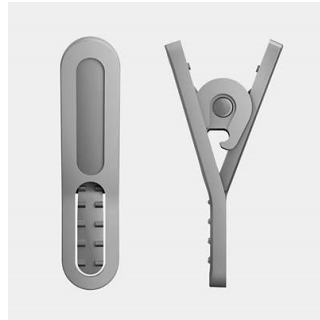

Simply stay connected

- Remote control and mic for switching from music to call

Freedom

- 3 ear tip sizes for the optimum fit
- Cable clip included for tangle-free workout
- 7.1g ultra lightweight design provides ultimate comfort*
- Adjustable earhook for personalized fit

PHILIPS

Sports headphones with mic
8.6mm drivers/closed-back Earhook

SHQ3305WS/00

Highlights

3 choices of ear tips sizes

3 ear tip sizes for the optimum fit

7.1g ultra lightweight design*

Weighing in at just 7.1g, these Actionfit sports earphones are so light and comfortable that you will forget you are even wearing them. Perfect for keeping you going right through the hard final miles.

Adjustable earhook

An adjustable ear hook ensures the ActionFit SHQ3300 headphones fit your ears perfectly. Just put the headphones on and slide the adjustable hook up or down for a snug fit. Whatever your workout or terrain, your headphones will stay on comfortably.

Cable clip

A cable clip comes included with ActionFit earphones, keeping the cable out of your way while you push yourself harder.

Sporty carrying pouch for easy storage

Hands free call

Remote control and mic for switching from music to call