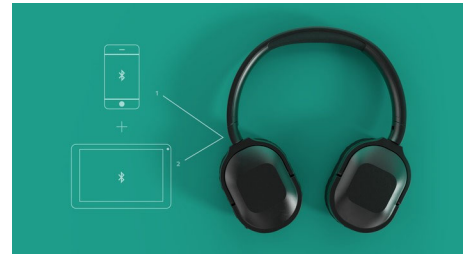

Bluetooth multipoint

Streamline your working day. These wireless headphones can connect to two Bluetooth devices at the same time-and switch between them as you need. So you can listen to music from your laptop and take calls from your phone.

30 hours play time

With 30 hours play time from a single charge-or 25 hours with Active Noise Canceling activated-these wireless on-ear headphones are with you all day long. A full charge takes 2 hours. Need an extra boost? 15 minutes charging gives you 2 hours more play time.

Easy control and pairing

Buttons and a dial on the ear cups let you pause your playlist, take calls, control volume, and wake your phone's voice assistant. Calls are nice and clear, and you can pair your headphones with two devices simultaneously.

Easy storage

The ear cups swivel to allow the headphones to fold flat-perfect for storing in your office drawer. Or you can fold them flat and inwards, creating a compact bundle that easily fits into the included soft pouch.

Issue date 2022-07-06

Version: 7.1.3

12 NC: 8670 001 73898
EAN: 48 95229 11759 4

© 2022 Koninklijke Philips N.V.
All Rights reserved.

Specifications are subject to change without notice.
Trademarks are the property of Koninklijke Philips N.V.
or their respective owners.

www.philips.com

* Battery life of playtime is approximate and may vary depending on application condition.