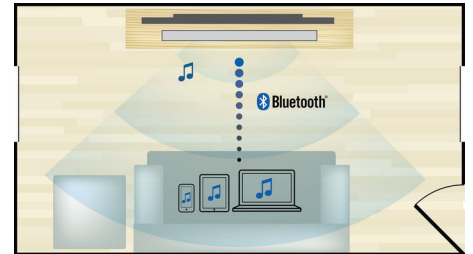

Play & charge your iPod/iPhone

Enjoy your favorite music while charging your iPod/iPhone! Simply connect your iPod/iPhone with its USB cable to the USB port of the Home Theater System. It charges your iPod/iPhone while it plays so you can enjoy your music and not have to worry about your Apple device battery running out.

Built-in WiFi

Thanks to built-in WiFi, by simply connecting your home theater directly to your home network, you can experience a rich selection of popular online services. You can enjoy some

of the best websites offering movies, pictures, infotainment and other online contents tailored to fit your TV screen.

Bluetooth wireless streaming

Bluetooth wireless music streaming from your music devices

Dolby TrueHD and DTS-HD

Dolby TrueHD and DTS-HD Master Audio Essential deliver the finest sound from your Blu-ray Discs. Audio reproduced is virtually indistinguishable from the studio master, so you hear what the creators intended for you to hear. Dolby TrueHD and DTS-HD Master Audio Essential complete your high definition entertainment experience.