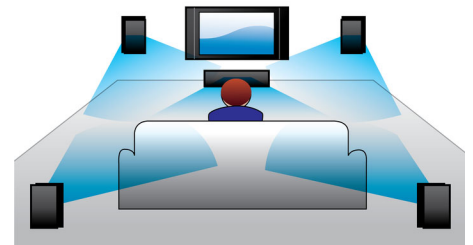

Built-in WiFi

Thanks to built-in WiFi, by simply connecting your home theater directly to your home network, you can experience a rich selection of popular online services. You can enjoy some

of the best websites offering movies, pictures, infotainment and other online contents tailored to fit your TV screen.

Bluetooth wireless streaming

Bluetooth wireless music streaming from your music devices

Dolby TrueHD and DTS-HD

Dolby TrueHD and DTS-HD Master Audio Essential deliver the finest sound from your Blu-ray Discs. Audio reproduced is virtually indistinguishable from the studio master, so you hear what the creators intended for you to hear. Dolby TrueHD and DTS-HD Master Audio Essential complete your high definition entertainment experience.