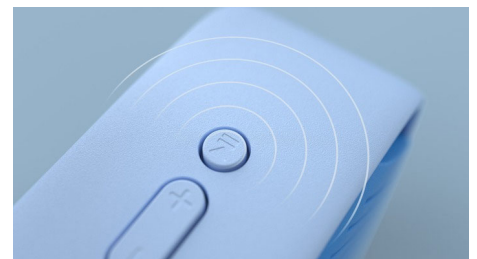

Smart Bluetooth pairing

One long press of the play/pause button gets this wireless Bluetooth speaker ready to pair. Once paired, the speaker remembers the last device it was paired with. Wireless range of the speaker is 10 m.

Issue date 2022-05-14

Version: 8.2.3

12 NC: 8670 001 66818
EAN: 48 95229 10856 1

© 2022 Koninklijke Philips N.V.
All Rights reserved.

Specifications are subject to change without notice.
Trademarks are the property of Koninklijke Philips N.V.
or their respective owners.

www.philips.com