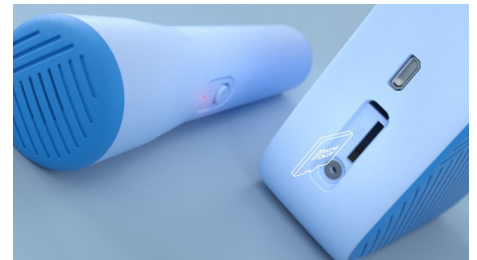

TAS4405N/00

Highlights

Sing it. Say it. Love it!

This ultra-portable Bluetooth speaker features a wireless mic. Kids can sing along to their music, tell stories, or even act out made-up movie scenes with their friends! Whatever they choose to perform, one-touch recording makes it easy for them to lay down their tracks on a micro SD card.