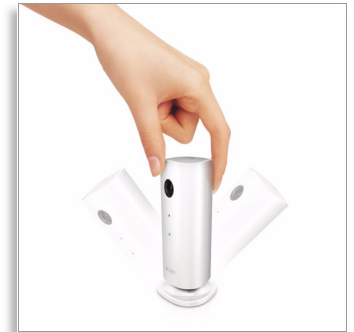

Philips
Wireless Home Monitor

Monitor anywhere

Wi-Fi
For smartphone, tablet
Dual pack

M100G

Watch over your home from your smartphone/tablet

Put your mind at ease

The Philips InSight wireless home monitor allows you watch over your home when you are away. Setup is easy, giving you instant monitoring from your smartphone/tablet. Push alerts tell you when motion or noise has been detected.

Secure and easy to set up

- Magnetic base for easy adjustment of viewing direction
- Extra wall mount for the best possible placement
- Encrypted direct networking for secure connection
- Easy set-up of Wi-Fi enabled monitor via QR code
- Watch up to 16 monitors with one app on smartphone/tablet

Direction adjustable

Philips InSight wireless home monitor has a magnetic base that holds the monitor, allowing you to rotate and adjust your monitor to any angle.

Extra wall mount

InSight wireless home monitor comes with a wall mounting bracket. Use it to easily mount your monitor to any wall or ceiling. The base

itself pivots and turns, so you can still reposition the InSight wireless home monitor when it is mounted.

Encrypted direct networking

Philips In.Sight wireless home monitor uses highly secure encryption to provide you with privacy at all times. In.Sight wireless home monitor uses a unique encryption key each time it makes a connection.