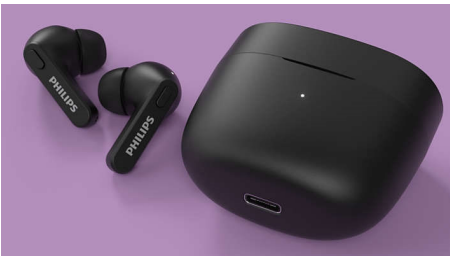

- Make calls using a single earbud. Mono mode
- 4 colors. 'Hockey-stick' design
- Secure, comfortable in-ear fit
- Soft silicone ear-tip covers in small, medium, and large

Small charging case. Up to 18 hours play time.

True Wireless Headphones

Earbuds with in-ear fit Super-small charging case, IPX4 water protection, Up to 18 hours play time

TAT2206WT/00

Highlights

IPX4 splash/sweat resistant

With an IPX4 rating and powerful 6 mm drivers, these headphones let you enjoy great sound in any weather. Fully splash resistant, they won't mind a little sweat and you don't need to worry about getting caught in the rain.

Super-small charging case

Hit the road with multiple charges in your pocket. You get up to 6 hours play time from a single charge, plus 12 extra hours from a fully

charged case. A short 15-minute charge in the case gives you an hour of play time. A full charge of the case takes 2 hours via USB-C.

4 colors

4 colors. 'Hockey-stick' design

Secure, comfortable in-ear fit

You get real comfort thanks to soft, interchangeable silicone ear-tip covers. The ear-tips on each earbud insert securely into your ear canal, creating a perfect seal that diminishes external noise. The 'hockey stick' form factor keeps each earbud secure.