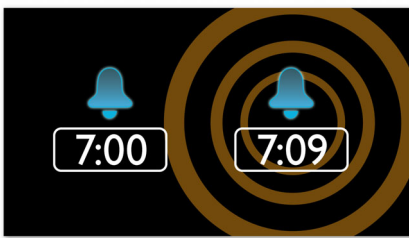

Repeat alarm

To counter oversleeping, the Philips Clock radio has a snooze feature. Should the alarm ring and you wish to continue sleeping a bit longer, simply press the Repeat Alarm button once and go back to sleep. Nine minutes later the alarm will ring again. You can continue to press the Repeat Alarm button every nine minutes until you turn off the alarm altogether.